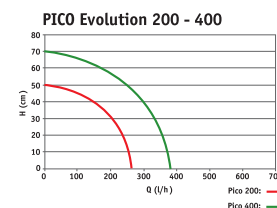

A QUALITY PRODUCT MADE IN ITALY BY **hdor**
Via Voiron, 27 - 36061 Bassano del Grappa (VI) ITALY

www.hydor.com