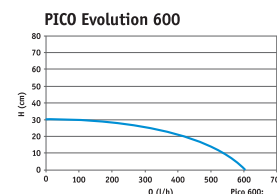

A QUALITY PRODUCT MADE IN ITALY BY **hdor**
Via Voiron, 27 - 36061 Bassano del Grappa (VI) ITALY

www.hydor.com