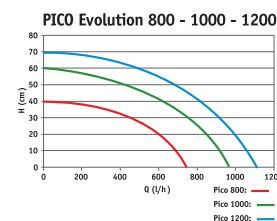

A QUALITY PRODUCT MADE IN ITALY BY **hdor**
Via Voiron, 27 - 36061 Bassano del Grappa (VI) ITALY

www.hydor.com